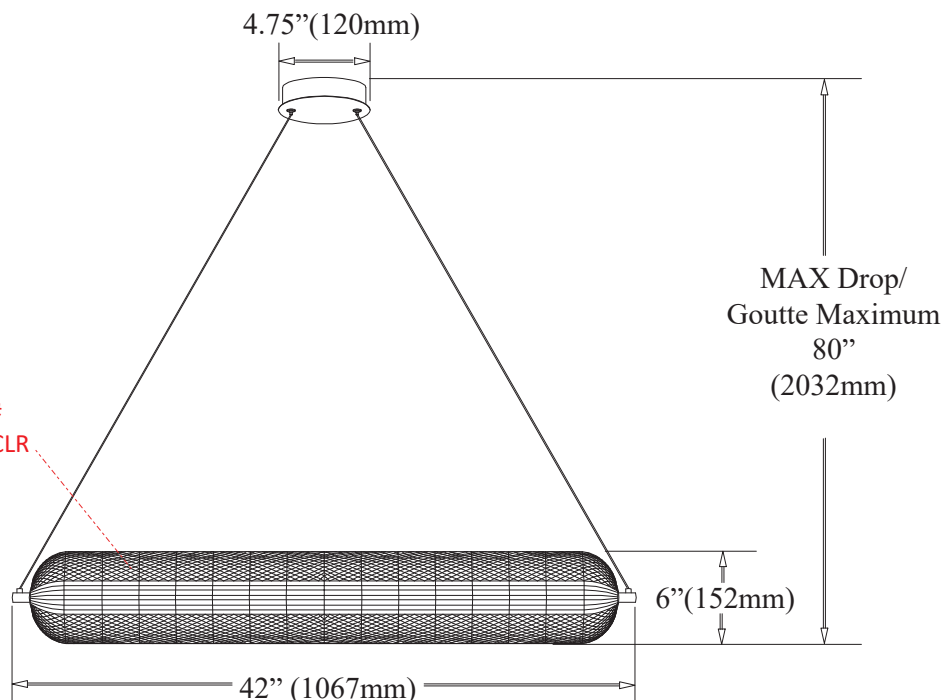

PRI-4236LEDHP

1x 36W DC LED
3000K CRI90+
6000 Initial Lumens
2987 Delivered Lumens
Included/Inclus
Imput:120V

Replacement Glass #
GL-PRI-4236LEDHP-CLR

Dimmable/Réglable
Compatible dimmers
listed next page/
Gradateurs compatibles
lisés page suivante