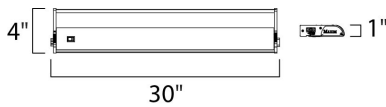

PRODUCT DESCRIPTION

With a sleek profile and direct wiring, this fully dimmable state-of-the-art CounterMax MX-L120DC under cabinet light, powered by choice of 3000K LED manufactured by CREE® or 2700K LED manufactured by Philips® Luxeon®, easily installs under the cabinet with its built-in knock outs and emits a crisp white light which illuminates without shadows. The hinged top gives easy access for installation and wiring. Cabinets stay cool and safe with LED light output. CounterMax MX-L120DC is linkable without or with cords using MXInterLink4 accessories.

MEASUREMENTS

DIMENSION : 30." L x 4." W x 1." H
 HANGING WEIGHT : 4.4 lb

LAMPING

INPUT VOLTAGE : 120V
 LUMENS : 568 Rated (0 Del.)
 BULB : 8 x 2.29W LED (INTEGRATED), 18W Total
 DIMMABLE : Dimmable
 CRI : 85 CRI
 COLOR_TEMP : 2700K