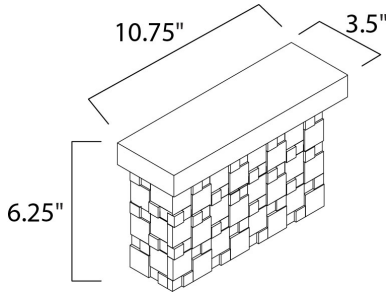

MEASUREMENTS

DIMENSION : 10.75" W x 6.25" H x 3.5" Ext
 HANGING WEIGHT : 3.96 lb

LAMPING

INPUT VOLTAGE : 120V
 LUMENS : 1,260 Rated (0 Del.)
 BULB : 5 x 30W (INTEGRATED), 30W Total
 DIMMABLE : Dimmable
 CRI : 80+ CRI
 COLOR_TEMP : 3500K
 LIGHTING_DIRECTION : Down