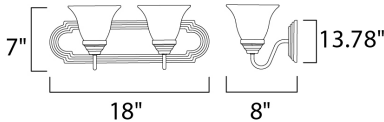

**MEASUREMENTS**

DIMENSION : 18." W x 7." H x 8." Ext  
 BACK PLATE : 4.33" W x 13.78" H x 4.07" HCO  
 HANGING WEIGHT : 3.52 lb

**LAMPING**

INPUT VOLTAGE : 120V  
 LUMENS : 1,800 Rated (0 Del.)  
 BULB : 2 x 13W (INCLUDED), 26W Total  
 CRI : 80+ CRI  
 COLOR\_TEMP : 2700K