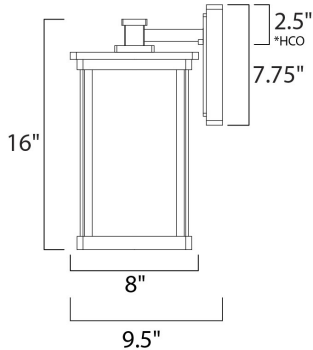

\*height from center of outlet to the top of the fixture

#### MEASUREMENTS

DIMENSION : 8." W x 16." H x 9.5" Ext  
 BACK PLATE : 5.25" W x 7.75" H x 2.5" HCO  
 HANGING WEIGHT : 5.72 lb