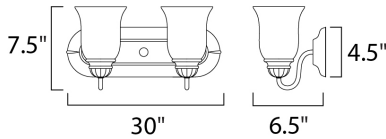

MEASUREMENTS

DIMENSION : 14." W x 7.5" H x 6.5" Ext
 BACK PLATE : 14.25" W x 4.5" H
 HANGING WEIGHT : 3.08 lb

LAMPING

INPUT VOLTAGE : 120V
 LUMENS : 2,300 Rated (0 Del.)
 BULB : 2 x 60W (NOT INCLUDED), 120W Total
 DIMMABLE : Dimmable
 COLOR_TEMP : 2700K