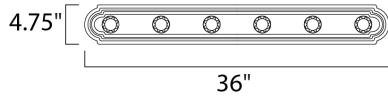

MEASUREMENTS

DIMENSION : 36." W x 4.75" H x 5." Ext
 BACK PLATE : 4." W x 32." H x 2.3" HCO
 HANGING WEIGHT : 2.93 lb

LAMPING

LUMENS : 6,900 Rated (0 Del.)
 BULB : 6 x 100W (NOT INCLUDED), 600W Total
 DIMMABLE : Dimmable
 COLOR_TEMP : 2700K
 LIGHTING_DIRECTION : Both