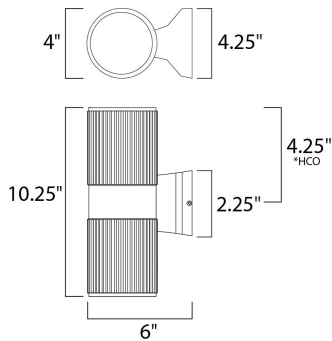

PRODUCT DESCRIPTION

Indirect exterior lighting not only provides illumination where you want it but also highlights the building structure for a beautiful architectural effect. Our collection of up and down lighting fixtures are available in both Architectural Bronze and Brushed Aluminum. They are also available in both Incandescent and LED. The fixtures are sealed with screw lenses that are water tight and allows, for the use of standard light bulbs.

MEASUREMENTS

DIMENSION : 4." W x 10.25" H x 6." Ext
BACK PLATE : 4.25" W x 2.25" H x 4.25" HCO
HANGING WEIGHT : 2.93 lb

LAMPING

INPUT VOLTAGE : 120V
LUMENS : 0 Rated (0 Del.)
BULB : 2 x 50W (NOT INCLUDED), 100W Total
DIMMABLE : Dimmable
LIGHTING_DIRECTION : Up/Dn

FINISHES OPTION

Brushed Aluminum AL

MATERIAL

Aluminum

RATINGS

cETLusWet Location
Dimmable

ADDITIONAL

INSTALL UP/DOWN: All
OPERATING TEMPERATURE:
-20°C (-4°F), 40°C (104°F)

Always consult a qualified electrician before installing any lighting product.