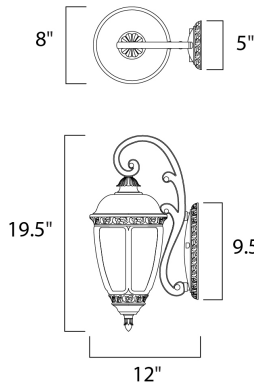

PRODUCT DESCRIPTION

MEASUREMENTS

DIMENSION : 8." W x 19.5" H x 12." Ext
 BACK PLATE : 4.75" W x 9.5" H x 9.75" HCO
 HANGING WEIGHT : 5.28 lb

LAMPING

INPUT VOLTAGE : 120V
 LUMENS : 800 Rated (0 Del.)
 BULB : 1 x 9W LED (INCLUDED), 9W Total
 DIMMABLE : Dimmable
 CRI : 80+ CRI
 COLOR_TEMP : 3000K

FINISHES OPTION

Sienna SE

GLASS

Snow Flake SF

MATERIAL

Die Cast Aluminum

RATINGS

Wet Location
 Dimmable
 LED