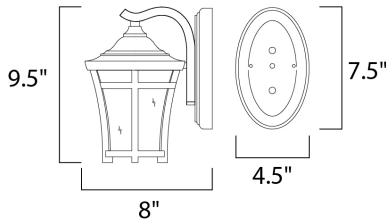

PRODUCT DESCRIPTION

MEASUREMENTS

DIMENSION : 6.5" W x 9.5" H x 8." Ext
 BACK PLATE : 4.5" W x 7.5" H x 4." HCO
 HANGING WEIGHT : 2.43 lb

LAMPING

INPUT VOLTAGE : 120V
 LUMENS : 800 Rated (0 Del.)
 BULB : 1 x 9W (INCLUDED), 9W Total
 CRI : 80+ CRI
 COLOR_TEMP : 3000K