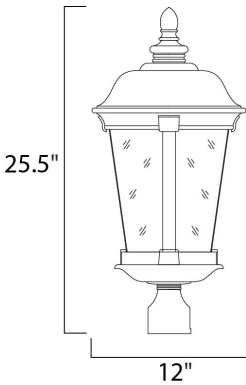

**PRODUCT DESCRIPTION**

**MEASUREMENTS**

DIMENSION : 12." L x 12." W x 25.5" H  
HANGING WEIGHT : 7.7 lb

**LAMPING**

INPUT VOLTAGE : 120V  
LUMENS : 1,100 Rated (0 Del.)  
BULB : 1 x 12W (INCLUDED), 12W Total  
CRI : 90+ CRI  
COLOR\_TEMP : 3000K