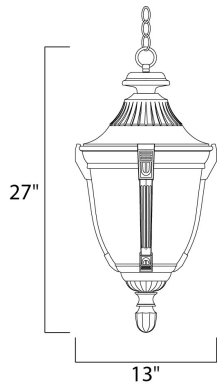

PRODUCT DESCRIPTION

Wakefield Cast is a traditional, Mediterranean style collection from Maxim Lighting International in two finishes, Pewter or Empire Bronze, with Marble glass.

MEASUREMENTS

DIMENSION : 13." W x 27." H
 HANGING WEIGHT : 10.45 lb