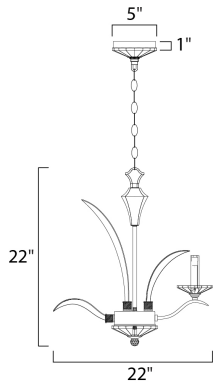

PRODUCT DESCRIPTION

In an exclusive design, bent, Beveled Crystal pairs with a highly Plated Silver finish in a fountain of eye-catching splendor. Our proprietary crystal mounting system and hand-cut bobeches, fonts and canopy covers make the Paradise Collection one of a kind. U.S. PAT. NO. D602,190 S

MEASUREMENTS

DIMENSION : 22." W x 22." H
 CANOPY : 5." W x 1." H
 HANGING WEIGHT : 12.12 lb

LAMPING

INPUT VOLTAGE : 120V
 LUMENS : 2,688 Rated (0 Del.)
 BULB : 4 x 60W (NOT INCLUDED), 240W Total
 DIMMABLE : Dimmable