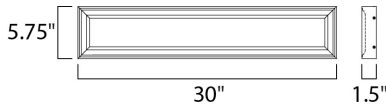

PRODUCT DESCRIPTION

This low profile picture frame vanity light features an aluminum extrusion finished in your choice of Polished Nickel or Bronze and an edge lit LED technology which is even illumination and excellent color rendering.

MEASUREMENTS

DIMENSION : 30." W x 5.75" H x 1.5" Ext
 HANGING WEIGHT : 15.94 lb

LAMPING

LUMENS : 1,050 Rated (0 Del.)
 BULB : 2 x 15W (INTEGRATED), 30W Total
 DIMMABLE : Dimmable
 CRI : 90+ CRI
 COLOR_TEMP : 3000K