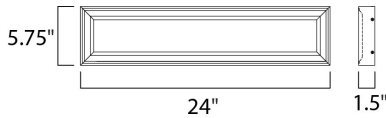

PRODUCT DESCRIPTION

This low profile picture frame vanity light features an aluminum extrusion finished in your choice of Polished Nickel or Bronze and an edge lit LED technology which is even illumination and excellent color rendering.

MEASUREMENTS

DIMENSION : 24." W x 5.75" H x 1.5" Ext
 HANGING WEIGHT : 11.73 lb

LAMPING

LUMENS : 910 Rated (0 Del.)
 BULB : 2 x 13W (INCLUDED), 26W Total
 DIMMABLE : Dimmable
 CRI : 90+ CRI
 COLOR_TEMP : 3000K