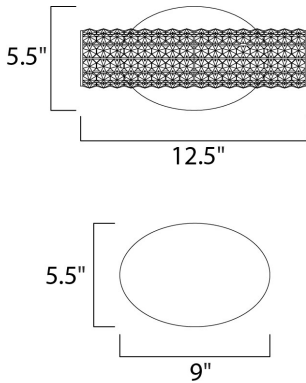

PRODUCT DESCRIPTION

Clear Beveled Crystals are strung onto a continuous wire and wrapped over a tubular metal frame finished in your choice of a high luster Polished Chrome or vibrant Rose Gold. Hidden within the tubular frame is a LED light source, which not only adds beauty and sparkle to the crystal, but adds ample light for the vanity.

MEASUREMENTS

DIMENSION : 12.5" W x 5.5" H x 5." Ext
 BACK PLATE : 2.7" HCO
 HANGING WEIGHT : 3.35 lb

LAMPING

INPUT VOLTAGE : 120V
 LUMENS : 350 Rated (0 Del.)
 BULB : 1 x 5W (INTEGRATED), 5W Total
 DIMMABLE : Dimmable
 CRI : 80+ CRI
 COLOR_TEMP : 3000K