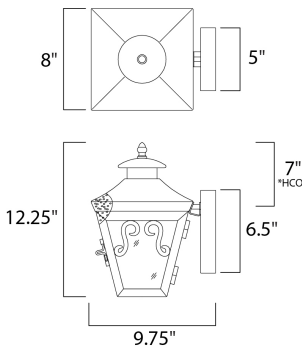

MEASUREMENTS

DIMENSION : 8." W x 12.25" H x 9.75" Ext
BACK PLATE : 5." W x 6.5" H x 7." HCO
HANGING WEIGHT : 4.49 lb

LAMPING

INPUT VOLTAGE : 120V
LUMENS : 1,150 Rated (0 Del.)
BULB : 1 x 60W (NOT INCLUDED), 60W Total
DIMMABLE : Dimmable
COLOR_TEMP : 2700K

Always consult a qualified electrician before installing any lighting product.