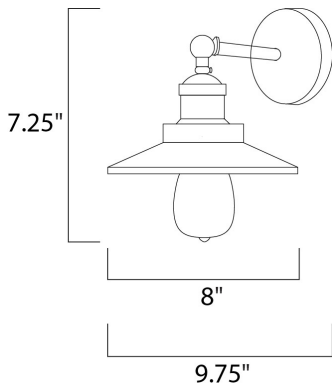

MEASUREMENTS

DIMENSION : 8." W x 7.25" H x 9.75" Ext
 MAX OAH : 4.5" W x 4.5" H
 HANGING WEIGHT : 3.6 lb

LAMPING

INPUT VOLTAGE : 120V
 LUMENS : 0 Rated (0 Del.)
 BULB : 1 x 60W (NOT INCLUDED), 60W Total
 DIMMABLE : Dimmable