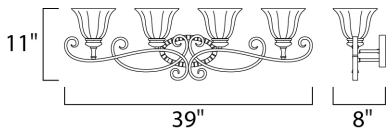

PRODUCT DESCRIPTION

A curvaceous metal frame finished in Platinum Dusk tastefully support fluted Wilshire glass shades.

MEASUREMENTS

DIMENSION : 39." W x 10." H x 8." Ext
 BACK PLATE : 8." W x 5." H x 2.63" HCO
 HANGING WEIGHT : 9.83 lb

LAMPING

INPUT VOLTAGE : 120V
 LUMENS : 4,600 Rated (0 Del.)
 BULB : 4 x 60W (NOT INCLUDED), 240W Total
 DIMMABLE : Dimmable

FINISHES OPTION

Platinum Dusk PD

GLASS

Wilshire WS

MATERIAL

Steel