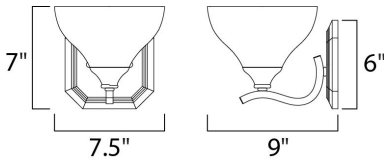

PRODUCT DESCRIPTION

Sleek modern form available in your choice of Oil Rubbed Bronze or Satin Nickel finish. The Frost glass shade gently melds into the flowing lines of the frame.

MEASUREMENTS

DIMENSION : 7.5" W x 7." H x 9." Ext
 MAX OAH : 6." W x 6." H
 HANGING WEIGHT : 2.16 lb