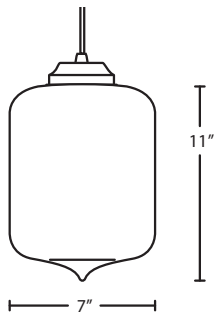

OLIN

120V PENDANTS

SPECIFICATIONS:

DESCRIPTION

Cord-hung or stem-mount pendant with handcrafted glass diffuser.

LAMPING

Standard: 60W T10 Medium-based 120V, lamp not included. Dimmable with standard incandescent dimmer (not included).

Plumen: 9W Plumen CFL Medium-based, 120V, lamp included.

Edison: 40W Edison Filament Medium-based, 120V, lamp included.

LED Edison: 5W Replaceable S-Style LED Filament lamp, 120V, dimmable, 2700°K CCT, 540 lumens, 15,000 hours, lamp included.

DIFFUSER

Shade shall be handcrafted glass of various decors. 7" Dia. x 11" H

SUSPENSION

Cord-hung: 10' SVT-type cord, complete with 5" decorative sleeve at the socketholder. Jacket coordinates with metal finish. Plated stamped steel construction. Bronze or Satin Nickel. See next page for mult light options.

Stem-mount: 4 connectable stem sections (3", 6", 12" and 18" lengths) plus telescoping piece for up to 3" adjustment, 10' max. 5" Dia. canopy (with swivel) and stem sections are plated steel. Bronze or Satin Nickel.

MOUNTING

Installs directly to a 4" octagonal ceiling box. Suitable for sloped ceilings.

LABELS

UL or ETL Listed. Suitable for Damp Locations (interior use only).

Consult factory concerning lower wattage labeling for energy requirements.

Project Information:

For ordering information, see next page

All dimensions provided are nominal. Allowance must be made for dimensional tolerance in handcrafted glasses.

REV 1/17