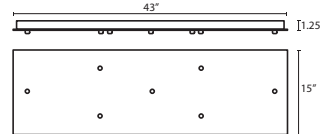

T37V 7 LIGHT BAR CANOPY

- Suitable for sloped ceilings
- Bronze or Satin Nickel
- 14" Dia. shades MAX, with staggered heights