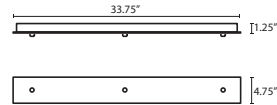

T33V 3 LIGHT BAR CANOPY

- Suitable for sloped ceilings
- Bronze or Satin Nickel
- 20" Dia. shades MAX, with staggered heights