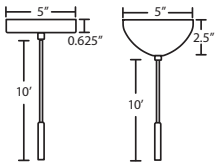

**T33V** 3 LIGHT BAR CANOPY

- Suitable for sloped ceilings
- Bronze or Satin Nickel
- 20" Dia. shades MAX, with staggered heights

**T34V** 4 LIGHT BAR CANOPY

- Suitable for sloped ceilings
- Bronze or Satin Nickel
- 20" Dia. shades MAX, with staggered heights

**T37V** 7 LIGHT BAR CANOPY

- Suitable for sloped ceilings
- Bronze or Satin Nickel
- 14" Dia. shades MAX, with staggered heights

PENDANT OPTIONS:

**1JT / 1JC / J** MONOPOINT PENDANT CANOPY

- Flat (1JT) or Dome (1JC) Canopy styles. Dome style allows adjustment without cutting cord.
- "J" option is pendant less canopy for multipoint canopy (options to the right)
- Suitable for sloped ceilings
- Cord: 10' SVT, 5" sleeve at socketholder (V Series utilizes SJT-type)
- Bronze or Satin Nickel

**ADDITIONAL STEM SECTIONS:**

Additional connecting stems are available to increase overall length, up to 10' max. Telescoping adjustable section allows up to 3" movement.

- T20A-SN** or **T20A-BR** Adj. Section
- T203-SN** or **T203-BR** 3" Section
- T206-SN** or **T206-BR** 6" Section
- T212-SN** or **T212-BR** 12" Section
- T218-SN** or **T218-BR** 18" Section