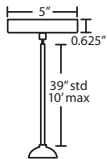

1TT STEM PENDANT

- Swivel at canopy, suitable for sloped ceilings
- Includes telescoping section plus 4 connectable stem sections, (1x 3", 1x 6", 1x 12", 1x 18"), 10' max
- Bronze or Satin Nickel

ACCESSORIES:

ADDITIONAL STEM SECTIONS:

Additional connecting stems are available to increase overall length, up to 10' max. Telescoping adjustable section allows up to 3" movement.

- **T20A-SN** or **T20A-BR** Adj. Section
- **T203-SN** or **T203-BR** 3" Section
- **T206-SN** or **T206-BR** 6" Section
- **T212-SN** or **T212-BR** 12" Section
- **T218-SN** or **T218-BR** 18" Section

LONGER CORD LENGTHS:

Longer cord length of 15' available. Add an "L" to the end of the item number, i.e. 1JC-169707-SNL.

LOW WATTAGE LABELING:

Incandescent fixture supplied with 16 watt relamp label. Add an "LW" to the end of the item number, i.e. 1JC-169707-SN-LW.

CORD SLEEVES:

If concealing the cord is desired, order our 0.25" dia. metal sleeves. Each sleeve is 18" long and may be field cut.

- **T118-SN** Satin Nickel
- **T118-BR** Bronze

STEMHOOKS:

Suspension hooks allow cord drops to be placed wherever desired. Suitable for sloped ceilings.

- **T103BR** Bronze
- **T103SN** Satin Nickel

HOW TO ORDER A MULTILIGHT FIXTURE

Order your canopy with the selected 120V multi light pendants (indicated by "B" or "J" prefix) for the complete fixture:

Example: 1x T33X-SN (3 Light Round Canopy)

1x J-OLINAM-SN (Olin Pendant in Amber)

1x J-OLINCL-SN (Olin Pendant in Clear)

1x J-OLINSM-SN (Olin Pendant in Smoke)