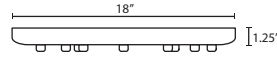

T39X 9 LIGHT ROUND CANOPY

- Suitable for sloped ceilings
- Bronze or Satin Nickel
- 10" Dia. shades MAX, with staggered heights