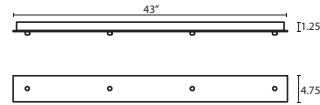

T34V 4 LIGHT BAR CANOPY

- Suitable for sloped ceilings
- Bronze or Satin Nickel
- 20" Dia. shades MAX, with staggered heights